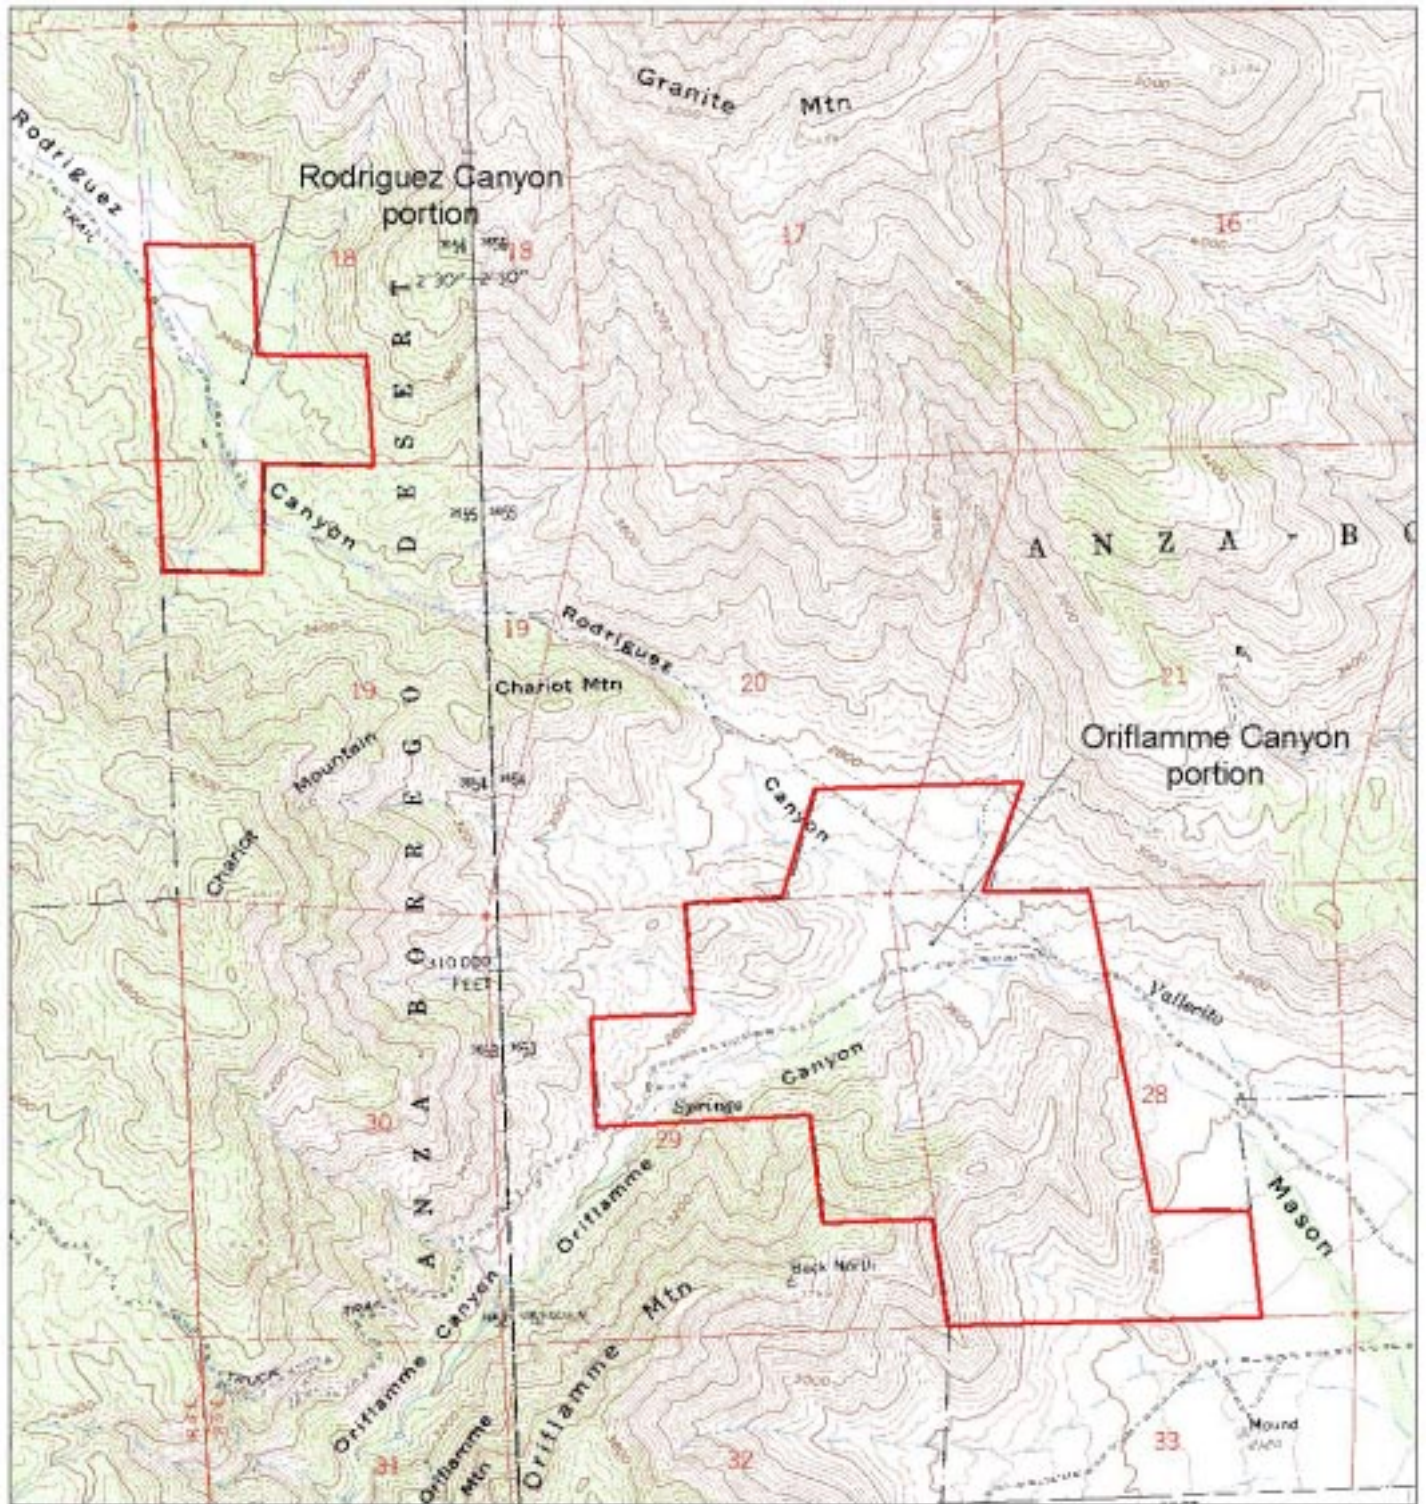

Mason Valley San Diego County Regional Ownership Map

- Major Roads
- Rivers and Streams
- Cuyamaca Reservoir
- Mason Valley Parcels
- Rancho San Felipe
- Cuyamaca Ranch
- Completed CA DPR Acquisition (Lucky 5 Ranch)
- Completed CA DPR Acquisition (Sentenac)
- CA Dept. Fish and Game
- San Diego County
- Helix Water District
- CA Dept. of Parks and Recreation
- Indian Reservation
- Cleveland National Forest
- Bureau of Land Management
- Private Ownership

**Mason Valley
San Diego County
Parcel/Topographical Map**

 Mason Valley Parcels